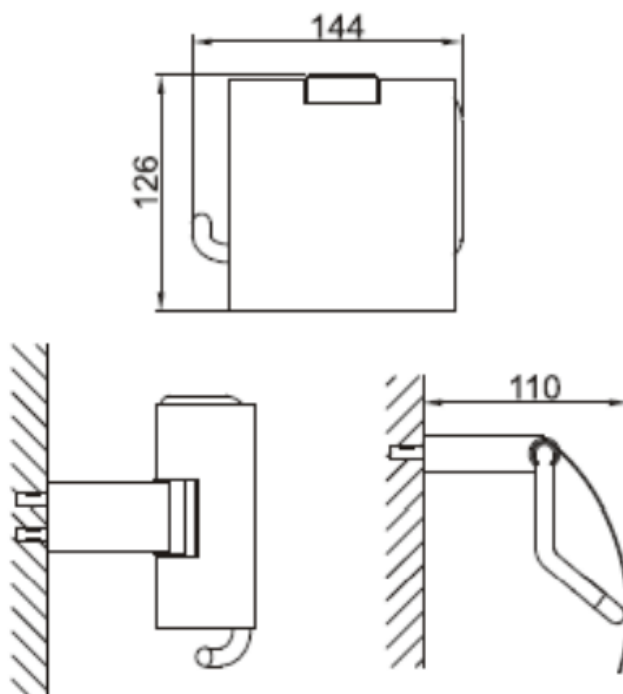

Brand : CAE, China  
Name : 9515 ACCESSORIES roll holder with lid  
Item Code : 9515 T05064C  
Color / Finish: Chrome Plated  
Dimensions : 144 x 126 x 110 mm

Product info:  
• Roll holder with lid

Flushing of pipe must be done before fittings are installed. Failure to do so voids the warranty.